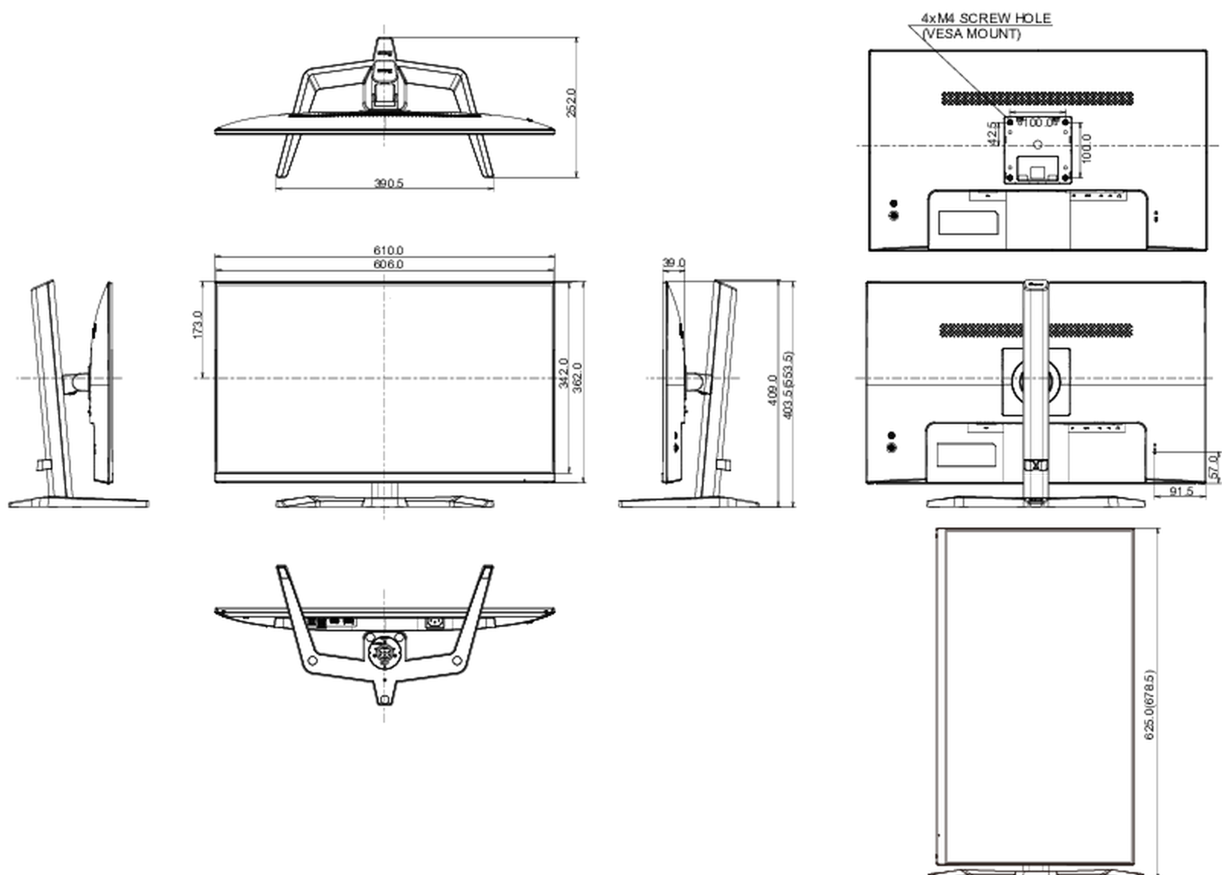

04 MECHANICAL

Display position adjustments	height, pivot (rotation), tilt
Height adjustment	150mm
Rotation (PIVOT function)	90°
Tilt angle	23 ° up; 3° down
VESA mounting	100 x 100mm
Cable management system	yes

05 ACCESSORIES INCLUDED

Cables	power, USB, HDMI
Other	quick start guide, safety guide

06 POWER MANAGEMENT

Power supply unit	internal
Power supply	AC 100 - 240V, 50/60Hz
Power usage	19W typical, 0.5W stand by, 0.3W off mode

08 DIMENSIONS / WEIGHT

Product dimensions W x H x D	610 x 403.5 (553.5) x 252mm
Box dimensions W x H x D	690 x 465 x 152mm
Weight (without box)	5.2kg
Weight (with box)	7.2kg
EAN code	4948570121717

All trademarks and registered trademarks acknowledged. E & O E. Specification subject to change without notice. All LCD's comply with ISO-9241-307:2008 in connection with pixel defects.