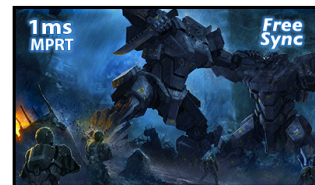

FreeSync™ & 1ms MPRT

FreeSync™ support and 1ms MPRT make this monitor an excellent choice for gaming.